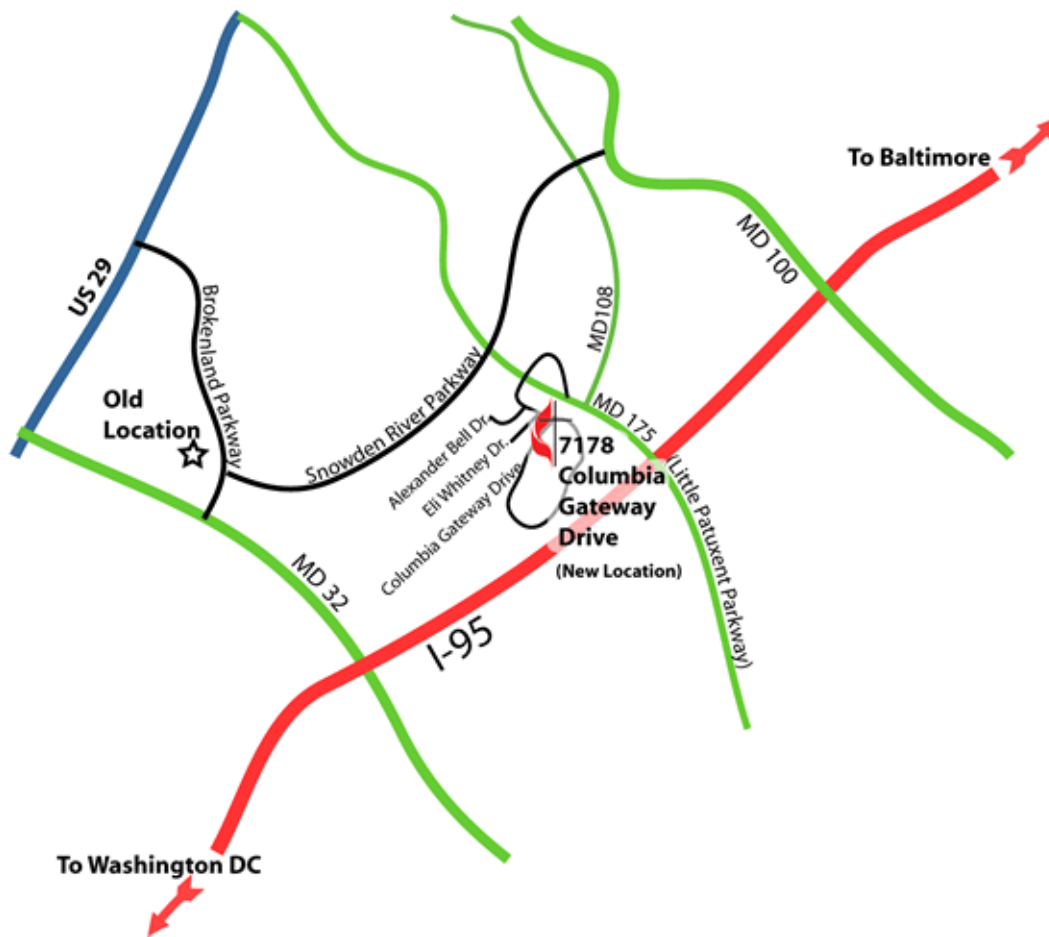

**Baltimore-Washington Conference Center**  
The United Methodist Church  
7178 Columbia Gateway Drive, Columbia, MD 21046-2132  
phone (800) 492-2525 or (410) 309-3400

**From Interstate 95:** coming from the north or the south, take Rt. 175 west to Columbia. Take Rt 175 heading west to Columbia Gateway Dr. ramp. Stay straight on Columbia Gateway Drive and at the third intersection turn right on to Columbia Gateway Drive.

**From Route 29:** take Rt. 175 east to Jessup. Pass Snowden River Parkway and take Columbia Gateway Dr. ramp. Stay straight on Columbia Gateway Drive and at the third intersection turn right on to Columbia Gateway Drive.